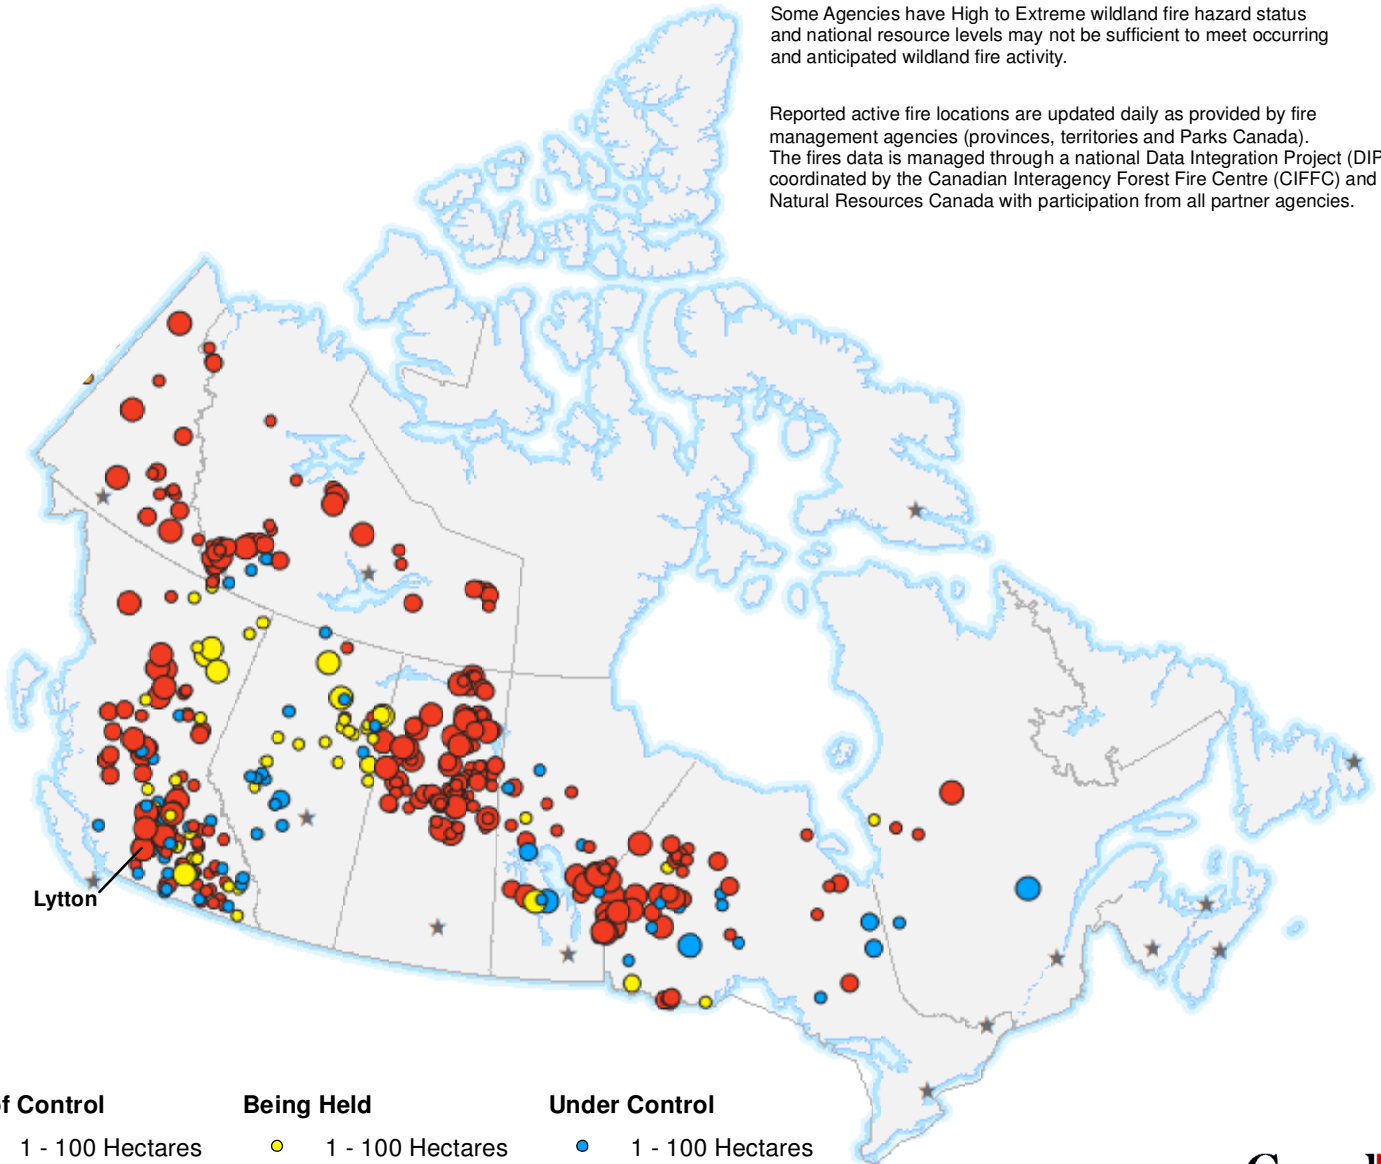

12 July 2021

The CIFFC National Preparedness Level is raised to **Level 5**

Some Agencies have High to Extreme wildland fire hazard status and national resource levels may not be sufficient to meet occurring and anticipated wildland fire activity.

Reported active fire locations are updated daily as provided by fire management agencies (provinces, territories and Parks Canada). The fires data is managed through a national Data Integration Project (DIP) coordinated by the Canadian Interagency Forest Fire Centre (CIFFC) and Natural Resources Canada with participation from all partner agencies.

Out of Control

- 1 - 100 Hectares
- 100 - 999 Hectares
- > 1000 Hectares

Being Held

- 1 - 100 Hectares
- 100 - 999 Hectares
- > 1000 Hectares

Under Control

- 1 - 100 Hectares
- 100 - 999 Hectares
- > 1000 Hectares